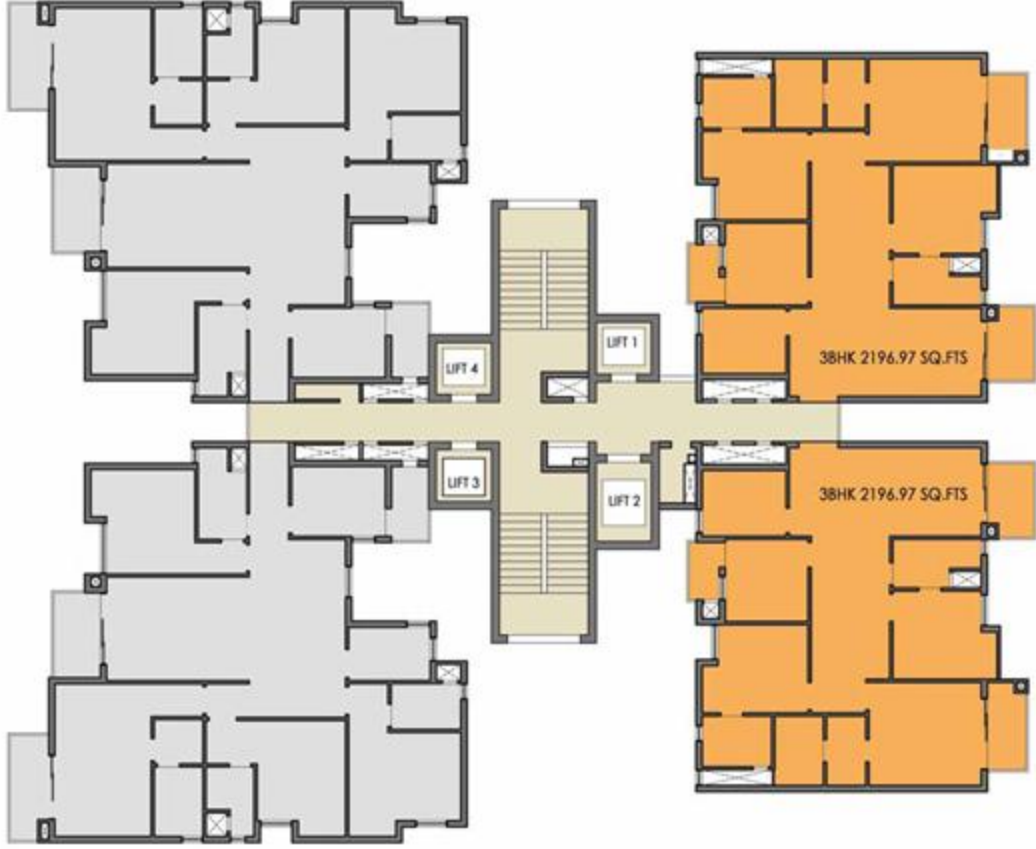

Note: 1 Sq. Mtr. = 10.764 Sq.Ft.

Note: 1 Sq. Mtr. = 10.764 Sq.Ft.

Note: 1 Sq. Mtr. = 10.764 Sq.Ft.

Note: 1 Sq. Mtr. = 10.764 Sq.Ft.

Note: 1 Sq. Mtr. = 10.764 Sq. Ft.

Note: 1 Sq. Mtr. = 10.764 Sq. Ft.

Wave Amore High - Life Serviced Residences, High Rise Tower-1, 2 BHK Premium Plan

WAVE
CityCenter
Sector 32 & 25A, Noida.

TOTAL SALEABLE AREA-1548.63 sq.ft.

Note: 1 Sq. Mtr. = 10.764 Sq. Ft.

Wave Amore High - Life Serviced Residences, High Rise Tower-1, 3 BHK Premium Plan

WAVE
CityCenter
Sector 32 & 25A, Noida.

TOTAL SALEABLE AREA-2066.03 sq.ft.

Note: 1 Sq. Mtr. = 10.764 Sq. Ft.

Wave Amore High - Life Serviced Residences, High Rise Tower-2, 3 BHK Premium Plan

WAVE
CityCenter
Sector 32 & 25A, Noida.

TOTAL SALEABLE AREA-2196.97 sq.ft.

Note: 1 Sq. Mtr. = 10.764 Sq. Ft.

Wave Amore High - Life Serviced Residences, High Rise Tower-2, 4 BHK Premium Plan

WAVE
CityCenter
Sector 32 & 25A, Noida.

TOTAL SALEABLE AREA-2956.19 sq.ft.

Note: 1 Sq. Mtr. = 10.764 Sq. Ft.