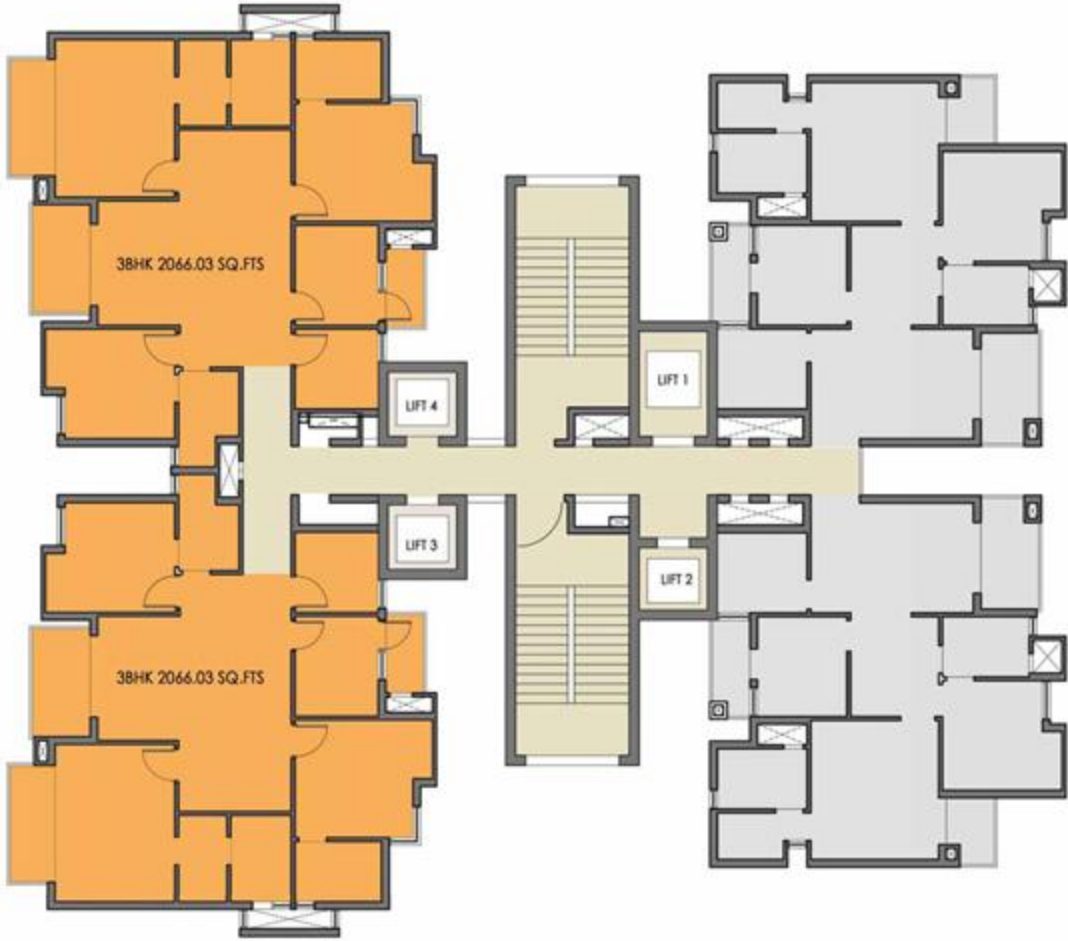

Note: 1 Sq. Mtr. = 10.764 Sq.Ft.

Note: 1 Sq. Mtr. = 10.764 Sq.Ft.

Note: 1 Sq. Mtr. = 10.764 Sq.Ft.

Note: 1 Sq. Mtr. = 10.764 Sq.Ft.

Note: 1 Sq. Mtr. = 10.764 Sq. Ft.

Note: 1 Sq. Mtr. = 10.764 Sq. Ft.

Wave Amore High - Life Serviced Residences, High Rise Tower-1, 2 BHK Premium Plan

WAVE
CityCenter
Sector 32 & 25A, Noida.

TOTAL SALEABLE AREA-1548.63 sq.ft.

Note: 1 Sq. Mtr. = 10.764 Sq. Ft.

Wave Amore High - Life Serviced Residences, High Rise Tower-1, 3 BHK Premium Plan

WAVE
CityCenter
Sector 32 & 25A, Noida.

TOTAL SALEABLE AREA-2066.03 sq.ft.

Note: 1 Sq. Mtr. = 10.764 Sq. Ft.

Wave Amore High - Life Serviced Residences, High Rise Tower-2, 3 BHK Premium Plan

WAVE
CityCenter
Sector 32 & 25A, Noida.

TOTAL SALEABLE AREA-2196.97 sq.ft.

Note: 1 Sq. Mtr. = 10.764 Sq. Ft.

Wave Amore High - Life Serviced Residences, High Rise Tower-2, 4 BHK Premium Plan

WAVE
CityCenter
Sector 32 & 25A, Noida.

TOTAL SALEABLE AREA-2956.19 sq.ft.

Note: 1 Sq. Mtr. = 10.764 Sq. Ft.