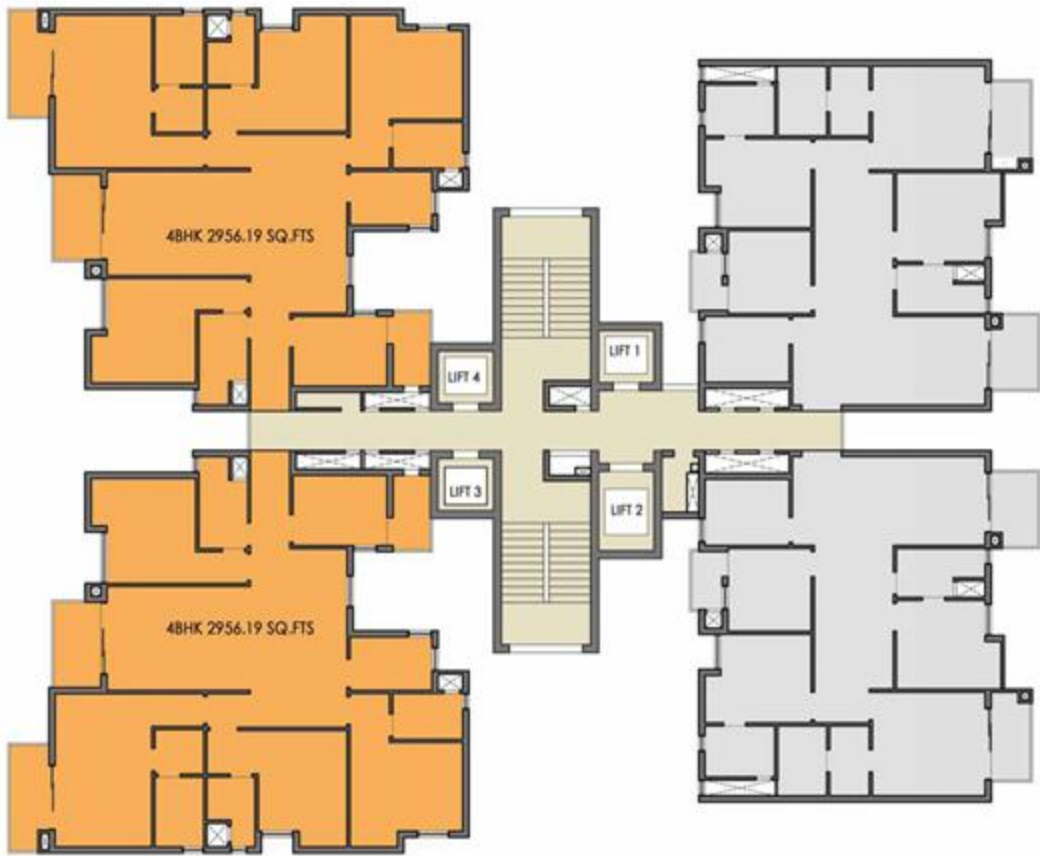

Note: 1 Sq. Mtr. = 10.764 Sq.Ft.

Note: 1 Sq. Mtr. = 10.764 Sq.Ft.

Note: 1 Sq. Mtr. = 10.764 Sq.Ft.

Note: 1 Sq. Mtr. = 10.764 Sq.Ft.

Note: 1 Sq. Mtr. = 10.764 Sq. Ft.

Note: 1 Sq. Mtr. = 10.764 Sq. Ft.

Wave Amore High - Life Serviced Residences, High Rise Tower-1, 2 BHK Premium Plan

WAVE
CityCenter
Sector 32 & 25A, Noida.

TOTAL SALEABLE AREA-1548.63 sq.ft.

Note: 1 Sq. Mtr. = 10.764 Sq. Ft.

Wave Amore High - Life Serviced Residences, High Rise Tower-1, 3 BHK Premium Plan

WAVE
CityCenter
Sector 32 & 25A, Noida.

TOTAL SALEABLE AREA-2066.03 sq.ft.

Note: 1 Sq. Mtr. = 10.764 Sq. Ft.

Wave Amore High - Life Serviced Residences, High Rise Tower-2, 3 BHK Premium Plan

WAVE
CityCenter
Sector 32 & 25A, Noida.

TOTAL SALEABLE AREA-2196.97 sq.ft.

Note: 1 Sq. Mtr. = 10.764 Sq. Ft.

Wave Amore High - Life Serviced Residences, High Rise Tower-2, 4 BHK Premium Plan

WAVE
CityCenter
Sector 32 & 25A, Noida.

TOTAL SALEABLE AREA-2956.19 sq.ft.

Note: 1 Sq. Mtr. = 10.764 Sq. Ft.