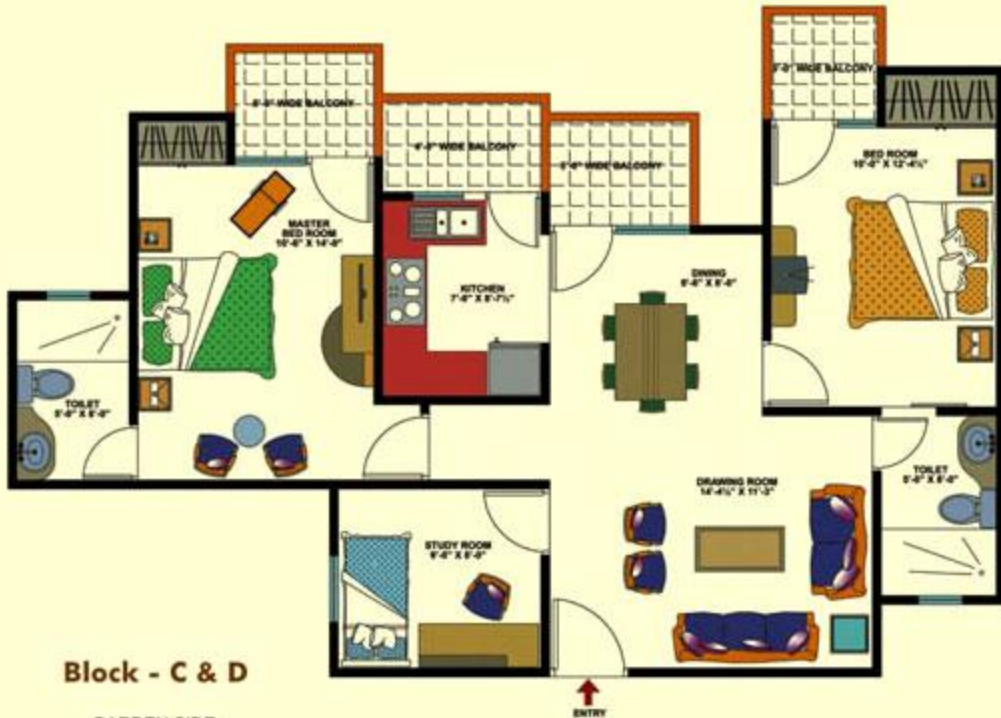

2 Bedroom + 2 Toilets

Super Area : 1000 Sq.Ft.

2, 3 Bedroom Luxury Apartments & Penthouses

Prepared & Aggregated by: www.nirtigo.com
Green Realtech Projects Pvt. Ltd

Block - C & D

Real Estate Projects India | User Ratings & Reviews | Common Cause | Discussions | Research

2 Bedroom +2 Toilets

Super Area : 1000 Sq.Ft.

2, 3 Bedroom Luxury Apartments
& Penthouses

Prepared & Aggregated by: www.nirrtigo.com
Green Realtech Projects Pvt. Ltd

Real Estate Projects India | User Ratings & Reviews | Common Cause | Discussions | Research

2 Bedroom +2 Toilets +Study Room

Super Area : 1215 Sq.Ft.

2, 3 Bedroom Luxury Apartments
& Penthouses

Block - C & D

3 Bedroom + 2 Toilets

Super Area : 1330 Sq.Ft.

2, 3 Bedroom Luxury Apartments
& Penthouses