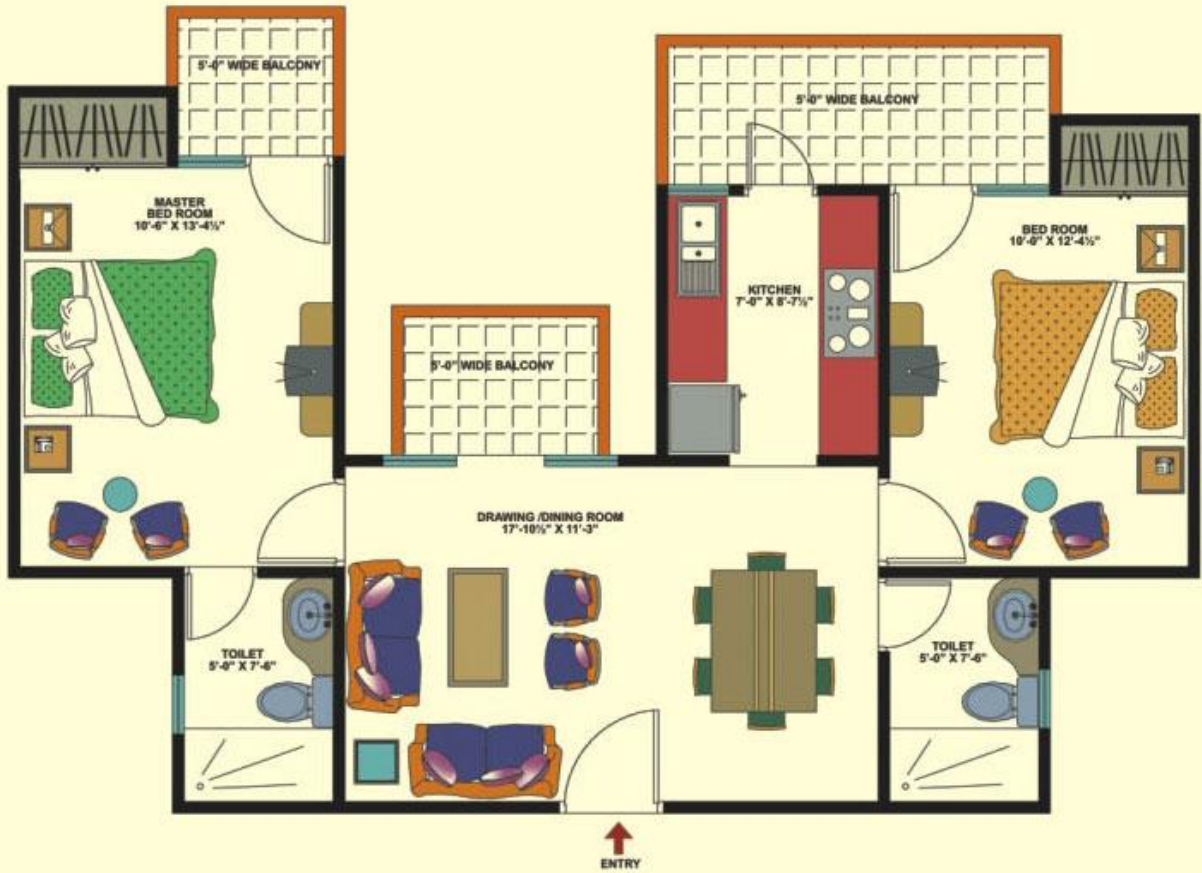

2 Bedroom + 2 Toilets

Super Area : 1000 Sq.Ft.

2, 3 Bedroom Luxury Apartments & Penthouses

Prepared & Aggregated by: www.nirtigo.com
Green Realtech Projects Pvt. Ltd

Block - C & D

Real Estate Projects India | User Ratings & Reviews | Common Cause | Discussions | Research

2 Bedroom +2 Toilets

Super Area : 1000 Sq.Ft.

2, 3 Bedroom Luxury Apartments
& Penthouses

Prepared & Aggregated by: www.nirrtigo.com
Green Realtech Projects Pvt. Ltd

Real Estate Projects India | User Ratings & Reviews | Common Cause | Discussions | Research

2 Bedroom +2 Toilets +Study Room

Super Area : 1215 Sq.Ft.

2, 3 Bedroom Luxury Apartments
& Penthouses

Block - C & D

3 Bedroom + 2 Toilets

Super Area : 1330 Sq.Ft.

2, 3 Bedroom Luxury Apartments
& Penthouses